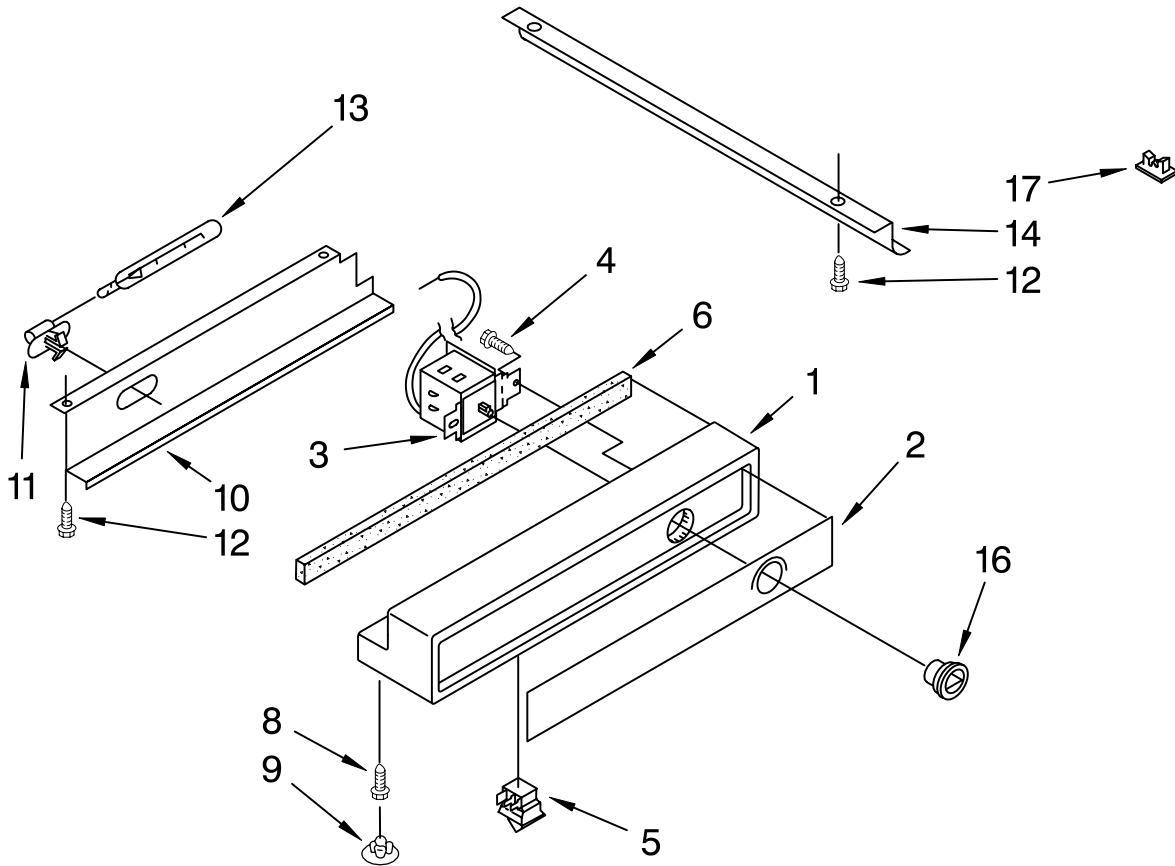

FREEZER CONTROL PANEL PARTS

For Models: KSSS42QDW05, KSSS42QDX05

Illus. No.	Part No.	DESCRIPTION
1	1113626	Control Panel
2	2003308	Inlay, Control Panel
3	1113466	Thermostat & Barrier Assembly
4	488974	Screw (2)
5	1115373	Switch, Rocker Arm
6	1113134	Seal, Control Panel
8	489260	Screw (3)
9	2000153	Hole Plug (3)
10	1113768	Shield, Control Panel
11	1112613	Socket, Light
12	486194	Screw
13	548049	Light Bulb
14	2001973	Channel, Wiring
16	2182112	Knob, Thermostat
17	1115375	Clip, Wiring

FOR ORDERING INFORMATION REFER TO PARTS PRICE LIST